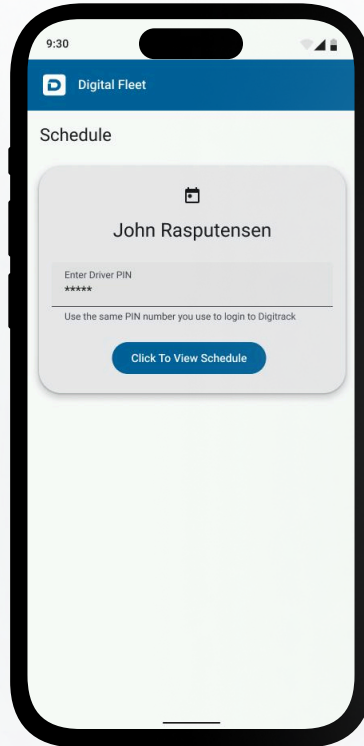

New Scheduling Process

Digital Fleet has made scheduling easier, more reliable, and secure.

Callouts By Text/Email

- Callouts will now include a link to a new schedule page.
- Click the link!

View Your Schedule

- Enter your PIN to view shift details.
- Click to View Schedule!

Acknowledge Schedule

- **Accept:** Confirm you're available for the shift.

Important Notes

- Dispatch sees your response immediately.
- All responses are logged with date and time.