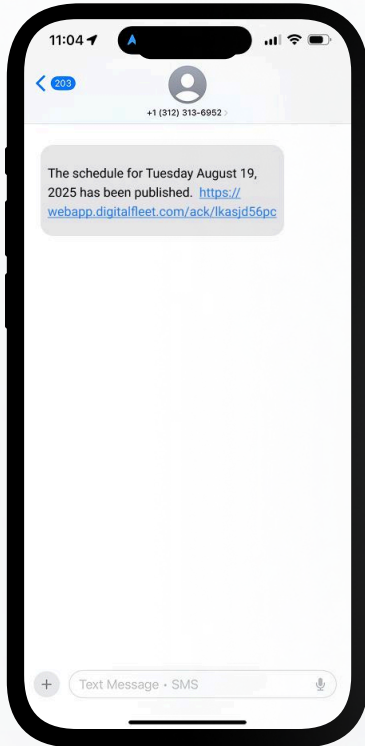

New Scheduling Process

Digital Fleet has made scheduling easier, more reliable, and secure.

Callouts By Text/Email

- Callouts will now include a link to a new schedule page.
- Click the link!

View Your Schedule

- Enter your PIN to view shift details.
- Click to View Schedule!

Acknowledge Schedule

- **Accept:** Confirm you're available for the shift.

Important Notes

- Dispatch sees your response immediately.
- All responses are logged with date and time.