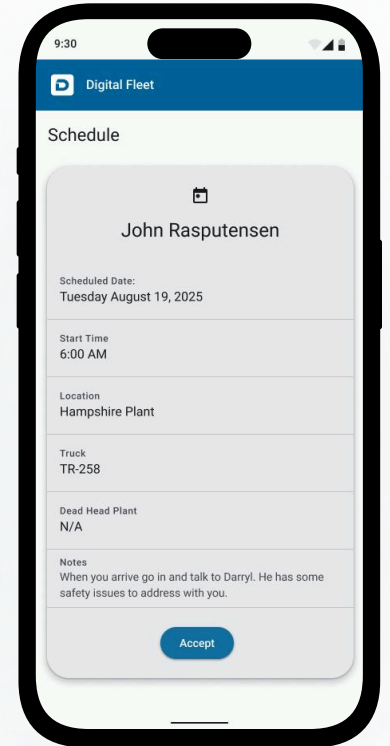

New Scheduling Process

Digital Fleet has made scheduling easier, more reliable, and secure.

Callouts By Text/Email

- Callouts will now include a link to a new schedule page.
- Click the link!

View Your Schedule

- Enter your PIN to view shift details.
- Click to View Schedule!

Acknowledge Schedule

- **Accept:** Confirm you're available for the shift.

Important Notes

- Dispatch sees your response immediately.
- All responses are logged with date and time.